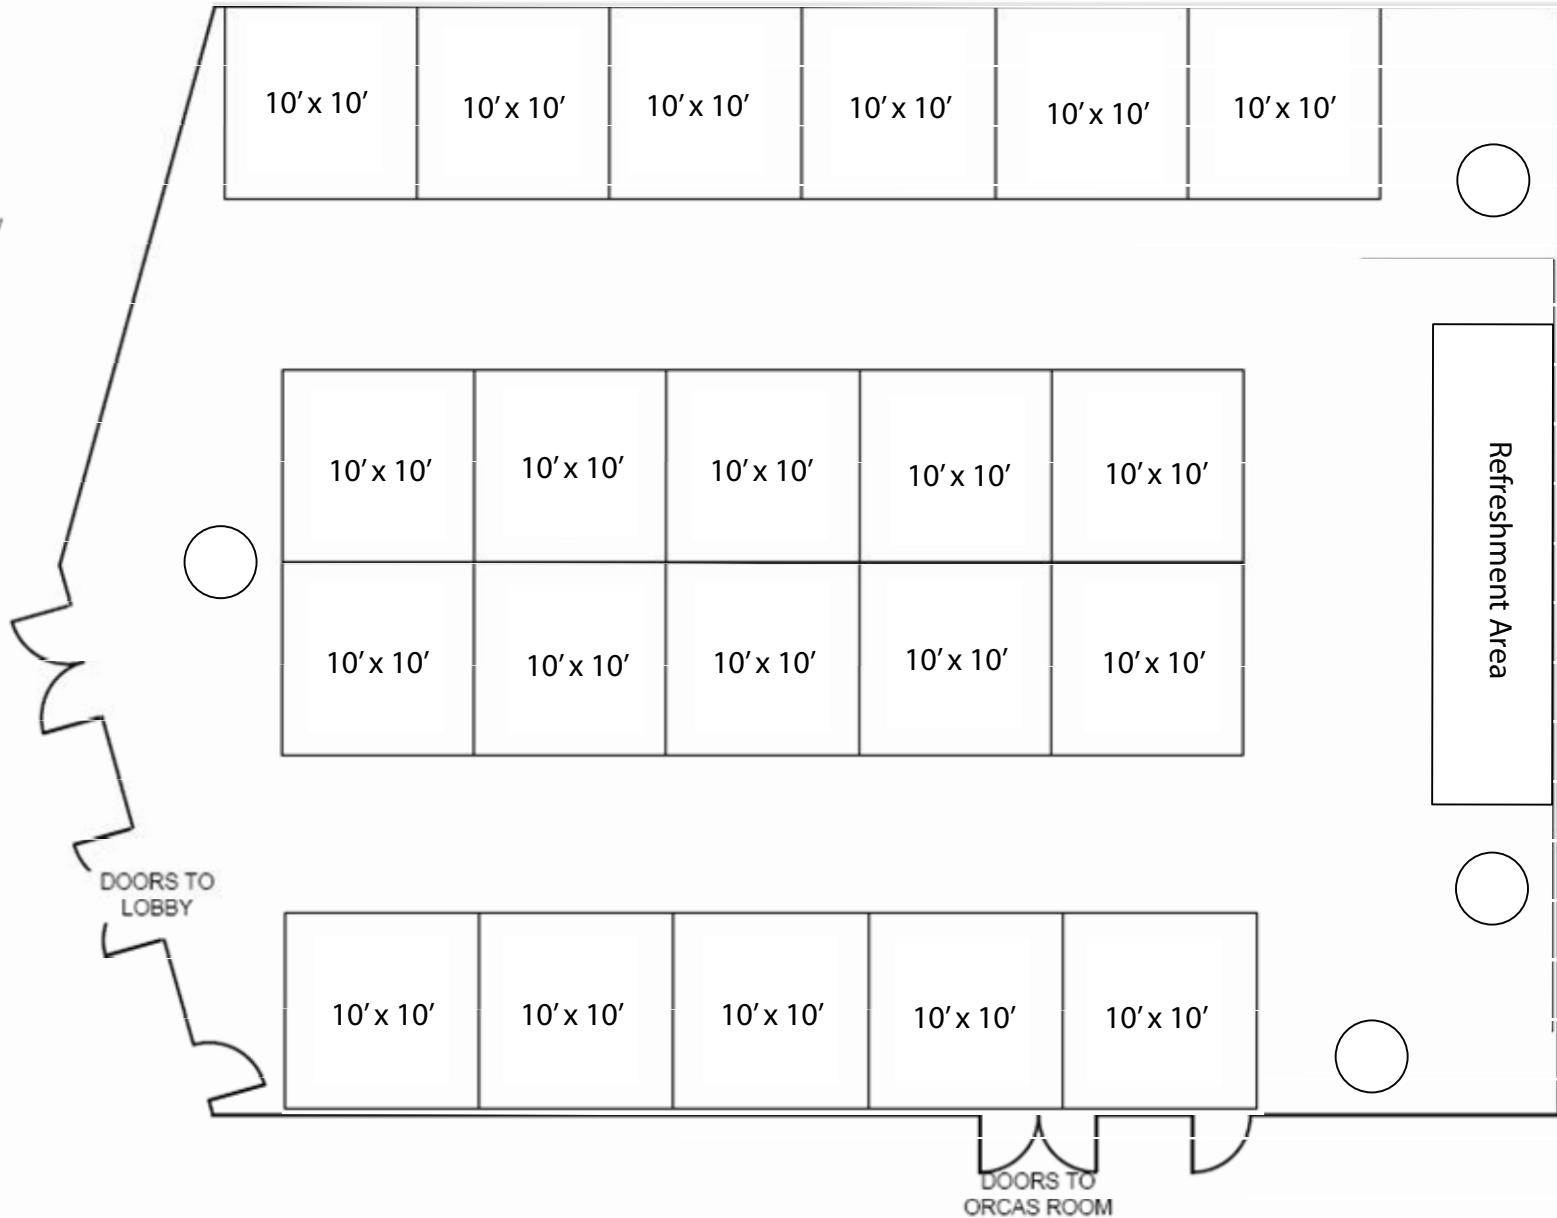

What a Great Place!

Event Sales
305 Harrison St.
Seattle, WA 98109
206-684-7202
fax 206-684-7366
eventsales.seattlecenter@seattle.gov
www.seattlecenter.com

OLYMPIC ROOM

10' x 10' booths
25

4,060 SQUARE FEET

MAXIMUM CAPACITIES*:

Banquet style — 200

Theater style — 415

Classroom style — 200

*capacities always contingent on event setup requirements — may diminish

Refreshment Area

DOORS TO LOBBY

DOORS TO ORCAS ROOM